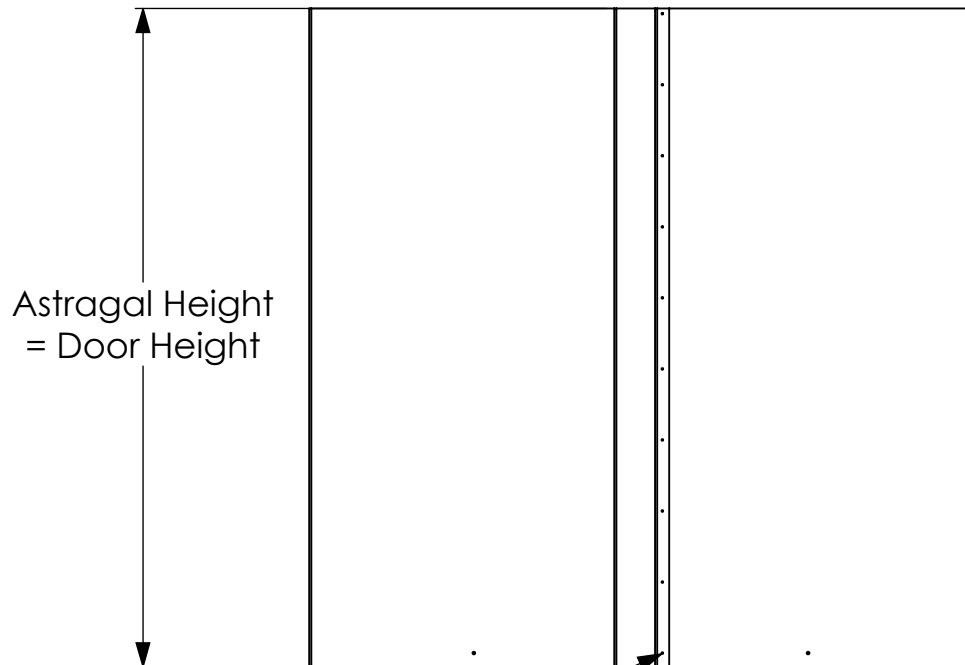

Lead Lined Astragal

Attach to active door with #6 pan head metal screws 2" max from ends and 8" max on center