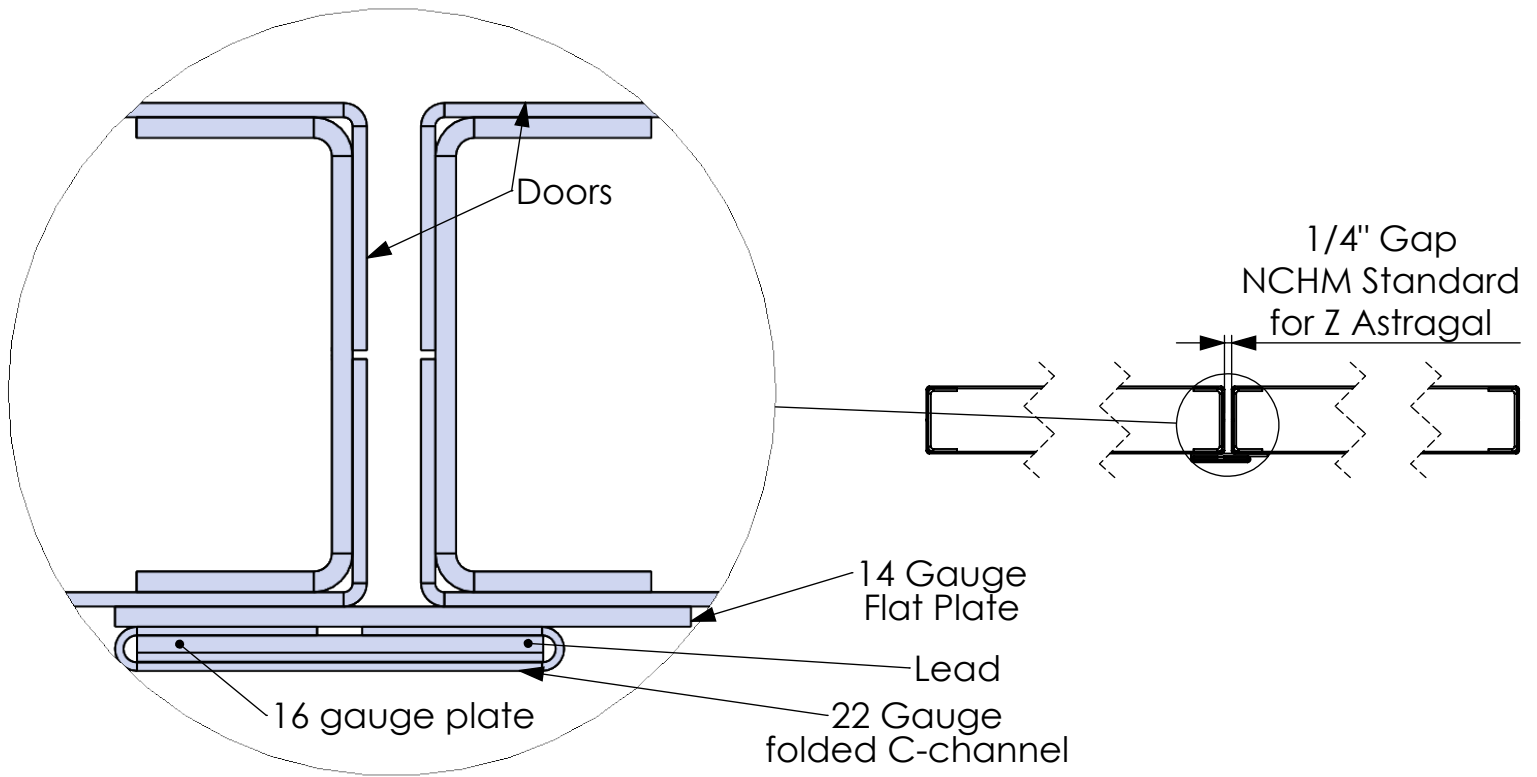

Lead Lined Astragal

Attach to active door with #6 pan head metal screws 2" max from ends and 8" max on center