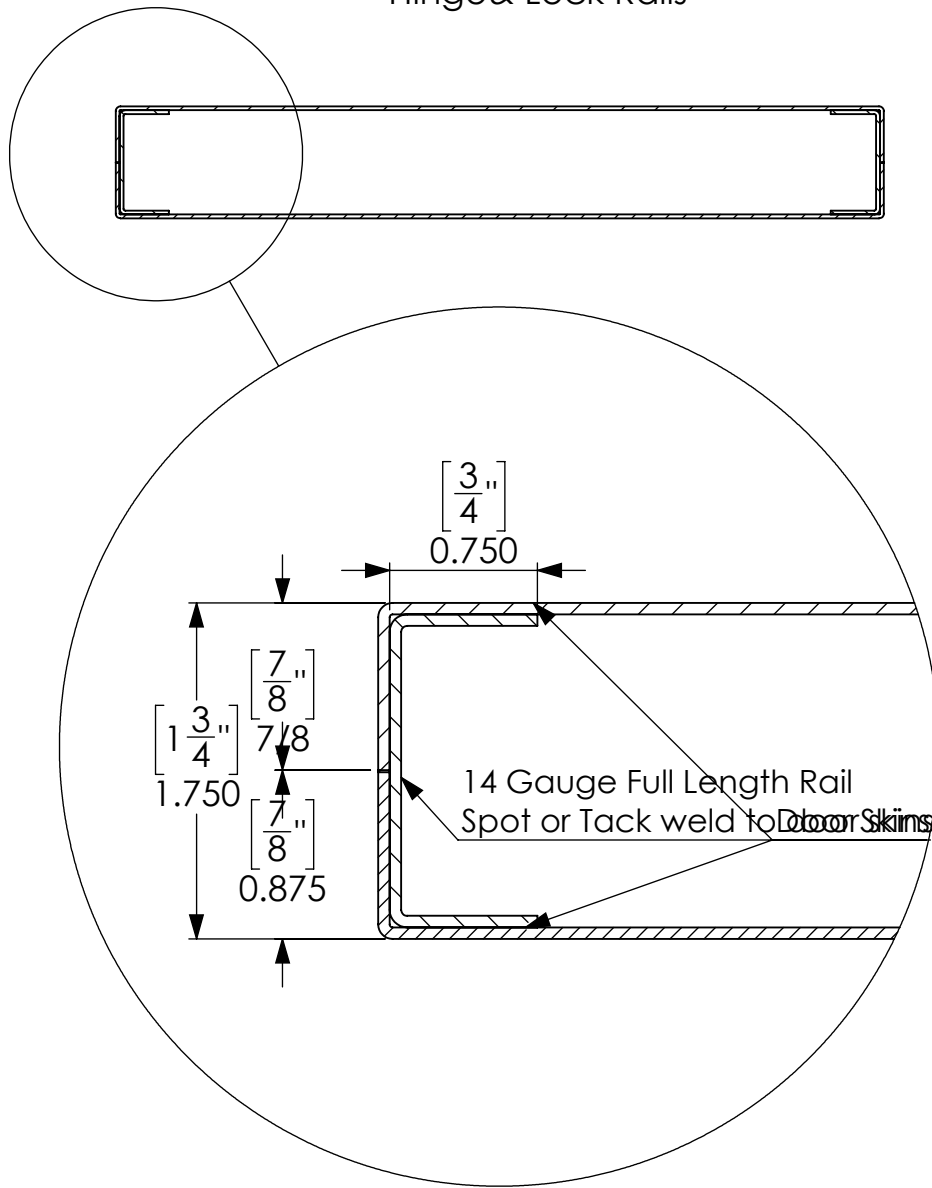

Hinge & Lock Rails

*Typical for 18,16 & 14 Gauge 1-3/4" thick doors