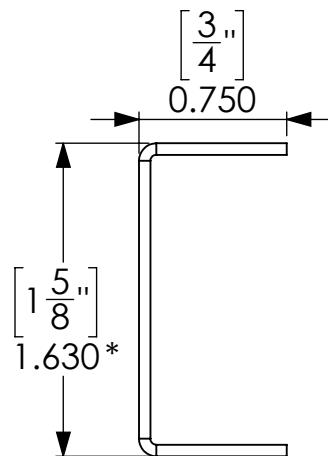

Hinge & Lock Rails

*Typical for 18,16 & 14 Gauge 1-3/4" thick doors