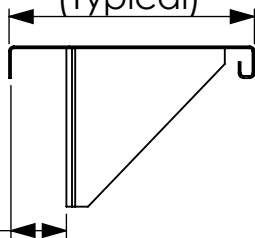

Dutch Door & Shelf

No Shelf

Single Shelf

Double Shelf

$7\frac{3}{4}$ "
7.750

(Typical)

Door Thickness

1'-0"
12.000
(Typical)

Door Thickness