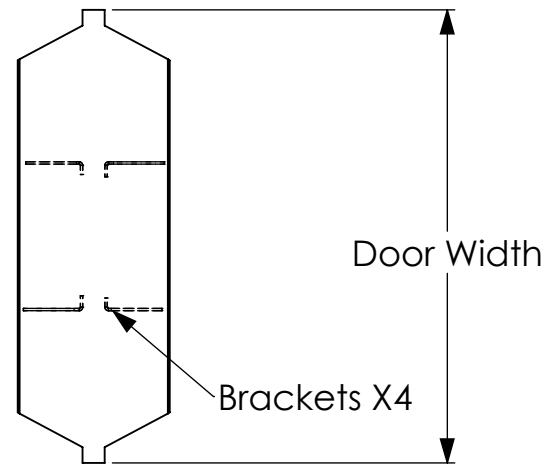

Dutch Door & Shelf

No Shelf

Single Shelf

Double Shelf

$7\frac{3}{4}$ "
7.750

(Typical)

Door Thickness

1'-0"
12.000
(Typical)

Door Thickness