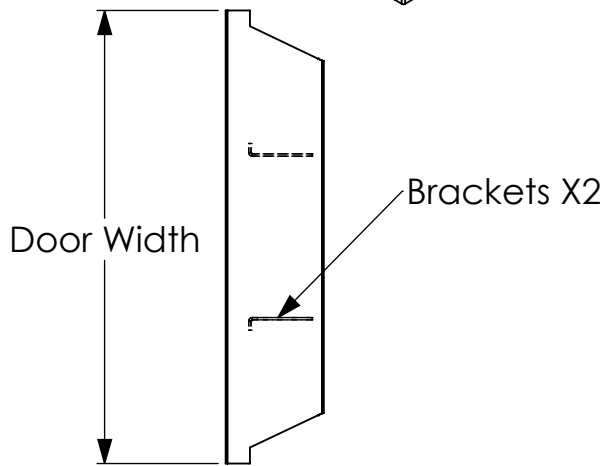

Dutch Door & Shelf

No Shelf

Single Shelf

Double Shelf

$7\frac{3}{4}$ "
7.750

(Typical)

Door Thickness

1'-0"
12.000
(Typical)

Door Thickness