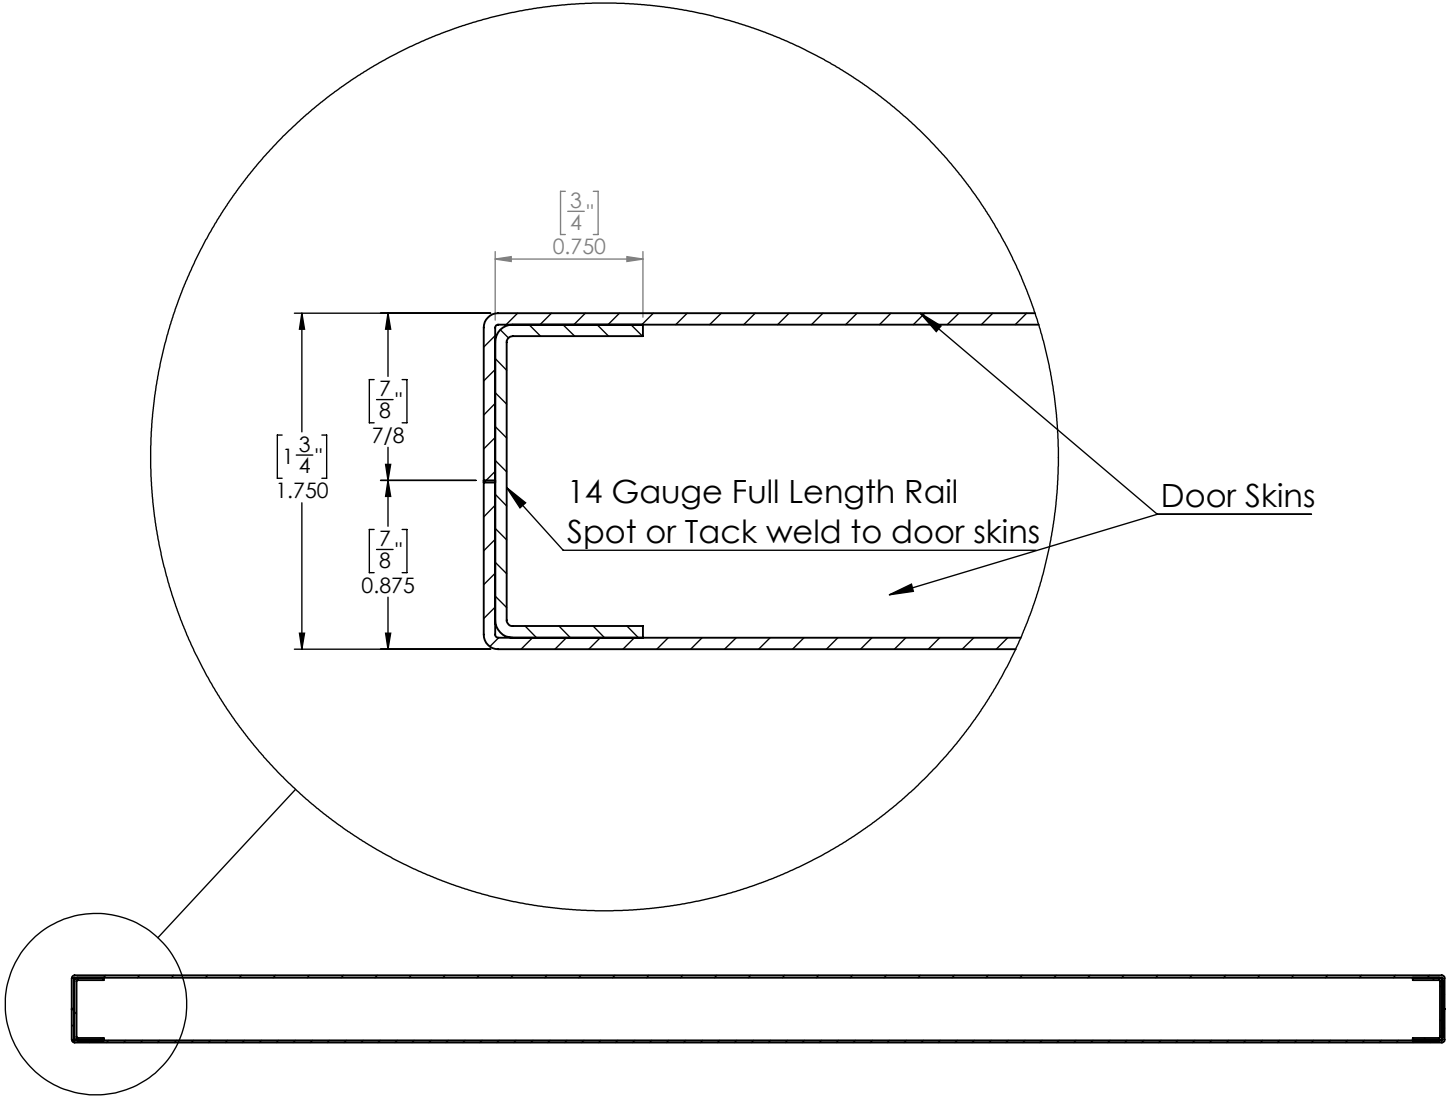

Hinge & Lock Rail Detail

REVISIONS		
No.	DESCRIPTION	DATE

1701 East 22nd Street Little Rock, AR 72206
 TEL: 501.372.3441 800.334.3070 FAX: 501.375.3070
 email: NCHMetal.com

TITLE: Typical Door Cross Section: Lock & Hinge Rail

UNLESS OTHERWISE SPECIFIED ALL DIMENSIONS ARE IN INCHES

Hinge & Lock Rail Detail	
Drawn by: K. Jelley	Date: 02-26-18
DRAWING No. 0001	SHEET 001 of __