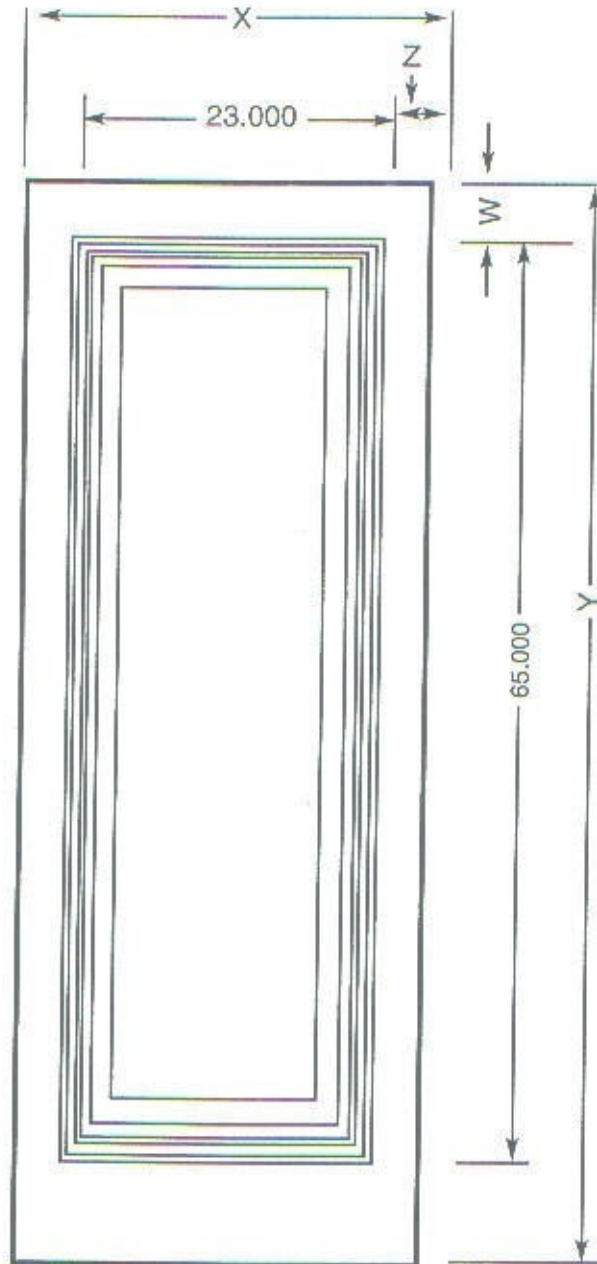

SAMUEL STAMPING TECHNOLOGIES

"your single source steel door solution"

HIGH DEFINITION 1 PANEL MANHATTAN DOOR EMBOSS SPECIFICATIONS

"W" = _____
 "X" = _____
 "Y" = _____
 "Z" = _____

NOTES:

- Dimensions are shown in inches.
- "X" Dimensions to be specified by customer.

*drawings may not be to exact scale.

HIGH DEFINITION 1 PANEL MANHATTAN DOOR EMBOSS

DRAWN: TURNER	SCALE: Not to scale
CUST. NO.:	PART NO.:
APPROVED:	SHT NO.: 1 OF 1
DATE: 11/15/09	REV. NO.: 0

**SAMUEL STAMPING
TECHNOLOGIES**