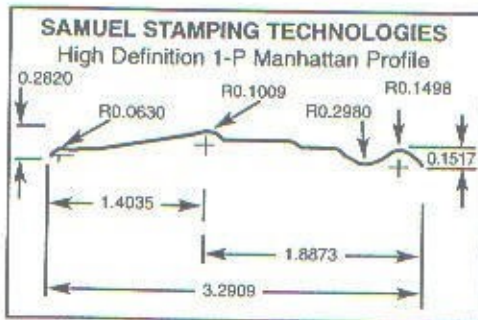

SAMUEL STAMPING TECHNOLOGIES

"your single source steel door solution"

HIGH DEFINITION 1 PANEL MANHATTAN DOOR EMBOSS SPECIFICATIONS

"W" = _____
 "X" = _____
 "Y" = _____
 "Z" = _____

NOTES:

- Dimensions are shown in inches.
- "X" Dimensions to be specified by customer.

*drawings may not be to exact scale.

HIGH DEFINITION 1 PANEL MANHATTAN DOOR EMBOSS

DRAWN: TURNER	SCALE: Not to scale
CUST. NO.:	PART NO.:
APPROVED:	SHT NO.: 1 OF 1
DATE: 11/15/09	REV. NO.: 0

**SAMUEL STAMPING
TECHNOLOGIES**