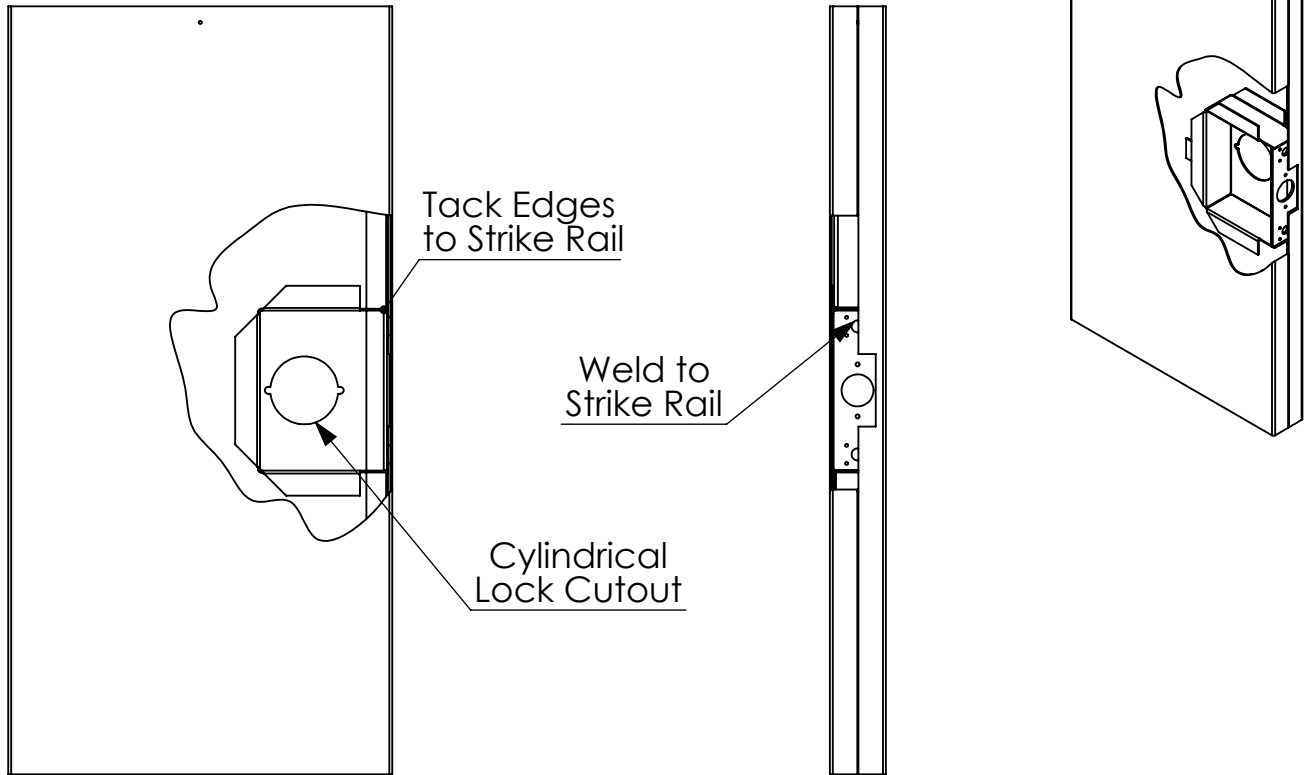

### Stainless 161 Lock Box Reinforcement

16 Gauge Lock Box

14 Gauge Strike Plate