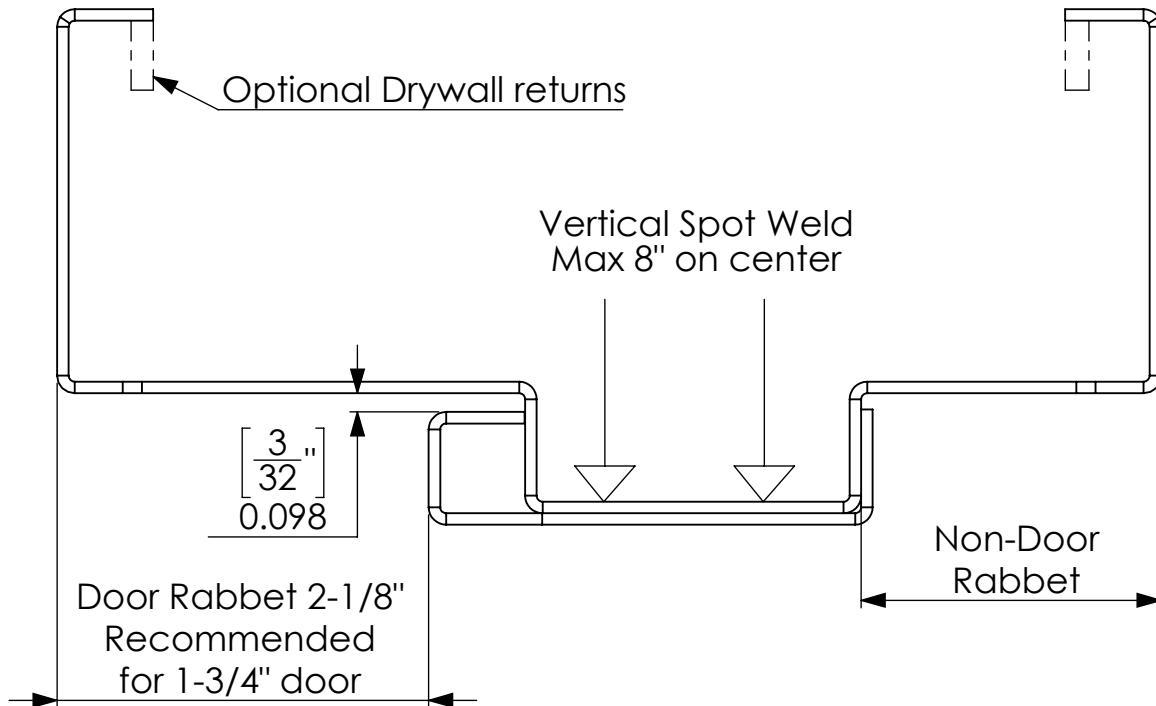

Kerf Frame

Elon .490 Weatherstripping provided by NCHM
 Standard length: 86" Standard color: brown
 Custom lengths and colors available upon request
 Seal fire rated for up to 20 min. (frame not available for fire rating)

*No single rabbet option
 Some limitations and restrictions apply. Contact sales representative for details